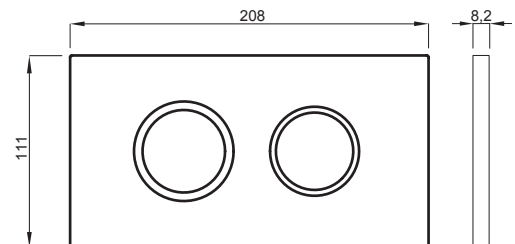

PRODUCT CONTAINS

Complete fixing material

Included pneumatic lifting unit

PACKING

Carton: 12 Pcs

OTHER AVAILABLE OPTIONS: