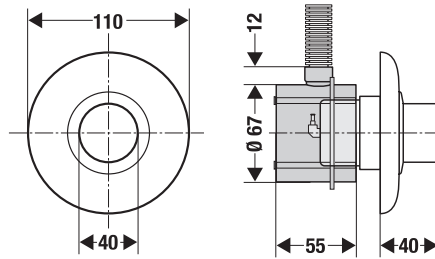

PE drain elbow Ø 90 mm with seal

PE adapter Ø 90 / 110 mm with seal

Plaster net

Complete installation and fixing material

PACKING

Pallet: 24 Pcs

FLUSHING SYSTEMS

COVER PLATE

Article number: **636044**
EAN-Code: 3838912039927

PUSH BUTTON HAND SWITCH - CONCEALED INSTALLATION

White
Article number: **362241**
EAN-Code: 3838912032225

Bright chrome
Article number: **363756**
EAN-Code: 4016817023862