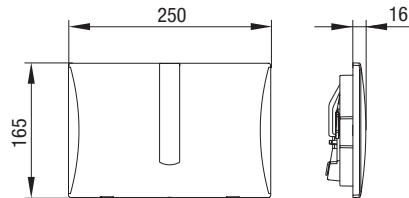

PE drain elbow Ø 90 mm with seal

PE adapter Ø 90 / 110 mm with seal

Plaster net

Complete installation and fixing material

PACKING

Pallet: 24 Pcs

FLUSHING SYSTEMS

COVER PLATE

Article number: **636044**
EAN-Code: 3838912039927

PUSH BUTTON HAND SWITCH - CONCEALED INSTALLATION

White
Article number: **362241**
EAN-Code: 3838912032225

Bright chrome
Article number: **363756**
EAN-Code: 4016817023862