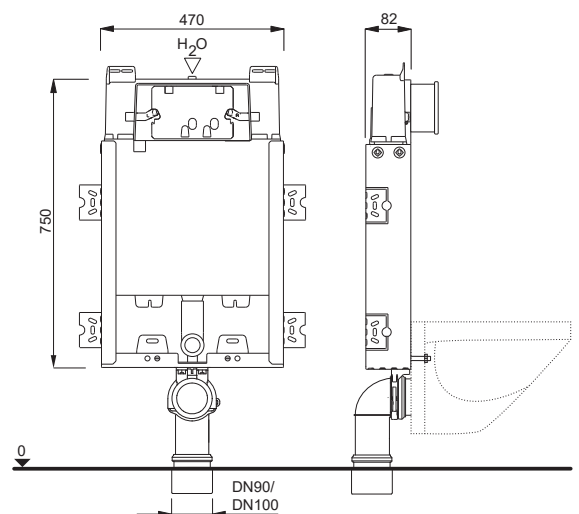

SET WC 198 PNEU

Article number:
663265

EAN-Code:
3838912042903

An ultra-slim concealed cistern, ideal for spaces where minimal installation depth is necessary. It facilitates pneumatic flushing activation, with the push button installed on the side.

INSTALLATION METHOD

For installation on or in solid walls

PROPERTIES

Galvanized WC element with pre-assembled 198 UP concealed cistern

Frontal flushing, set for dual flush pneumatic operation 6-9 L

Water connection – top center

PE drain elbow Ø 90 mm with seal

PE adapter Ø 90 / 110 mm with seal

Plaster net

Complete installation and fixing material

PACKING

Pallet: 24 Pcs

FLUSHING SYSTEMS

COVER PLATE

Article number: **636044**
EAN-Code: 3838912039927

PUSH BUTTON HAND SWITCH - CONCEALED INSTALLATION

White
Article number: **362241**
EAN-Code: 3838912032225

Bright chrome
Article number: **363756**
EAN-Code: 4016817023862