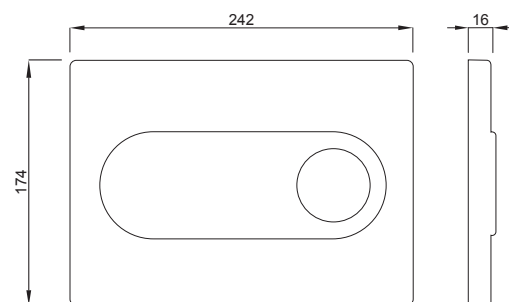

CIRCLE

Article number:

15323

EAN-Code:

3838912027504

Discover the ideal flushing plates for mechanical activation, available in a diverse array of designs, colors, materials, and shapes. Elevate your comfort and satisfaction with this curated selection, tailored to meet your unique preferences and needs.

INSTALLATION METHOD

For installation on concealed flushing cisterns

PROPERTIES

Material: glass

Dual flushing

Color: mint green

For 189 concealed cisterns

For 198 concealed cisterns

SPECIAL FEATURES

Easy installation and service

PRODUCT CONTAINS

Complete fixing material

PACKING

Carton: 4 Pcs

OTHER AVAILABLE OPTIONS: