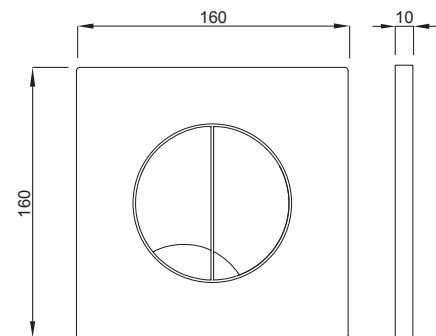

ATENA DUO

Article number:
4060414431

EAN-Code:
8711778212886

Discover the ideal flushing plates for mechanical activation, available in a diverse array of designs, colors, materials, and shapes. Elevate your comfort and satisfaction with this curated selection, tailored to meet your unique preferences and needs.

INSTALLATION METHOD

For installation on concealed flushing cisterns

PROPERTIES

Material: high quality plastic

Dual flushing

Color: matt chrome

For 380 concealed cisterns

For 399 concealed cisterns

SPECIAL FEATURES

Easy installation and service

PRODUCT CONTAINS

Complete fixing material

PACKING

Carton: 20 Pcs

OTHER AVAILABLE OPTIONS: