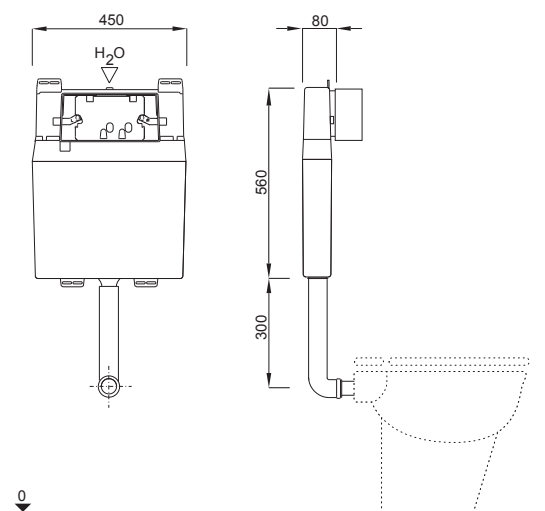

UP 198 PNEU

Article number:

663266

EAN-Code:

3838912043405

An ultra-slim concealed cistern, ideal for spaces where minimal installation depth is necessary. It facilitates pneumatic flushing activation, with the push button installed on the side.

INSTALLATION METHOD

Pre-wall installation or installation into a solid wall

PROPERTIES

UP 198 concealed cistern

Frontal flushing, set for dual flush pneumatic operation 6-9 L

Water connection – top center

Fully insulated against condensation

SPECIAL FEATURES

Quiet mechanical fill valve (Noise class 1 ISO 3822)

PRODUCT CONTAINS

Concealed cistern equipped with pre-installed stop valve – top center

Water connection G 1/2

Flush pipe L=300 mm

Mounting brackets

Plaster net

Complete installation and fixing material

PACKING

Pallet: 30 Pcs