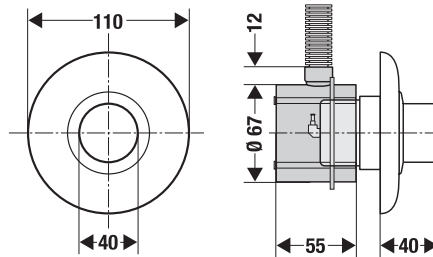

White
Article number: **362241**
EAN-Code: 3838912032225

Bright chrome
Article number: **363756**
EAN-Code: 4016817023862