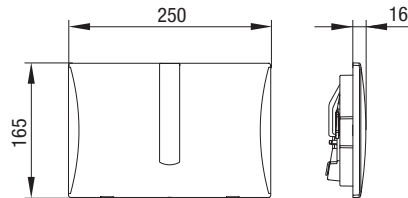

FLUSHING SYSTEMS

COVER PLATE

Article number: **636044**
EAN-Code: 3838912039927

PUSH BUTTON HAND SWITCH - CONCEALED INSTALLATION