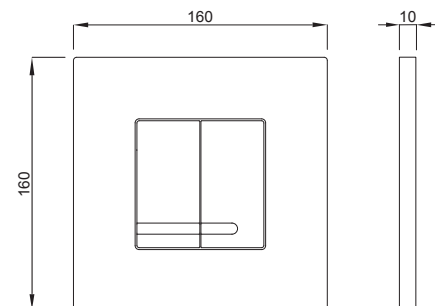

ARTE DUO METALL

Article number:
4060414001

EAN-Code:
8711778213951

Discover the ideal flushing plates for mechanical activation, available in a diverse array of designs, colors, materials, and shapes. Elevate your comfort and satisfaction with this curated selection, tailored to meet your unique preferences and needs.

INSTALLATION METHOD

For installation on concealed flushing cisterns

PROPERTIES

Material: zinc die-casting

Dual flushing

Color: white

For 380 concealed cisterns

SPECIAL FEATURES

Easy installation and service

Lockable with countersunk bolt

PRODUCT CONTAINS

Complete fixing material

PACKING

Carton: 20 Pcs

OTHER AVAILABLE OPTIONS: