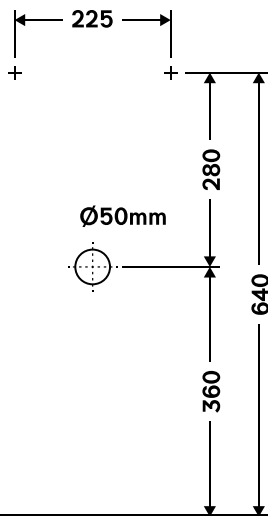

Urinal Pack

U4

Description

Automatically flushed urinal with urine detection sensor and overflow prevention.

Article number	Details
6055700095	IPEE U4, 230V Mains
6055700096	IPEE U4, 6V Battery

Specifications

Technology	
Sensor technology	IPEE Mini
Flushing volume	Adjustable: 0,8L - 1,5L - 3,0L
Overflow prevention	Yes
Stadium mode	Yes
Forced flush by key	Yes
24h hygiene flush	Yes
LED feedback	No
Installation	Conceiled
Operating pressure	0,45 - 10 bar
Norms	EN 274, EN 61000-6-3, EN 15091

Ceramic	
Series	Connect
Flush type	Rim flush
Mounting set	Included
Norms	EN 13407, EN80

Position of fixing points
Water supply
Power supply

Lage der Befestigungspunkte
Wasseranschluss
Stromanschluss

Positie van de bevestigingspunten
Wateraansluiting
Stroomaansluiting