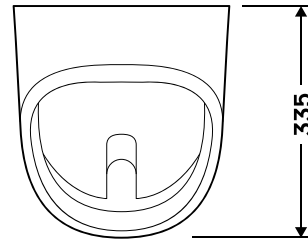

Urinal Pack

U4

Description

Automatically flushed urinal with urine detection sensor and overflow prevention.

Article number	Details
6055700095	IPEE U4, 230V Mains
6055700096	IPEE U4, 6V Battery

Specifications

Technology	
Sensor technology	IPEE Mini
Flushing volume	Adjustable: 0,8L - 1,5L - 3,0L
Overflow prevention	Yes
Stadium mode	Yes
Forced flush by key	Yes
24h hygiene flush	Yes
LED feedback	No
Installation	Conceiled
Operating pressure	0,45 - 10 bar
Norms	EN 274, EN 61000-6-3, EN 15091

Ceramic	
Series	Connect
Flush type	Rim flush
Mounting set	Included
Norms	EN 13407, EN80

Position of fixing points
Water supply
Power supply

Lage der Befestigungspunkte
Wasseranschluss
Stromanschluss

Positie van de bevestigingspunten
Wateraansluiting
Stroomaansluiting