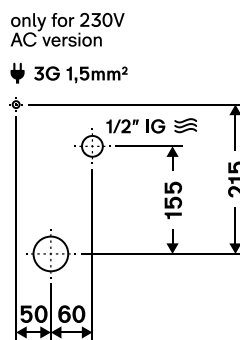

Urinal Pack

U4

Description

Automatically flushed urinal with urine detection sensor and overflow prevention.

Article number	Details
6055700095	IPEE U4, 230V Mains
6055700096	IPEE U4, 6V Battery

Specifications

Technology	
Sensor technology	IPEE Mini
Flushing volume	Adjustable: 0,8L - 1,5L - 3,0L
Overflow prevention	Yes
Stadium mode	Yes
Forced flush by key	Yes
24h hygiene flush	Yes
LED feedback	No
Installation	Conceiled
Operating pressure	0,45 - 10 bar
Norms	EN 274, EN 61000-6-3, EN 15091

Ceramic	
Series	Connect
Flush type	Rim flush
Mounting set	Included
Norms	EN 13407, EN80

Position of fixing points
Water supply
Power supply

Lage der Befestigungspunkte
Wasseranschluss
Stromanschluss

Positie van de bevestigingspunten
Wateraansluiting
Stroomaansluiting