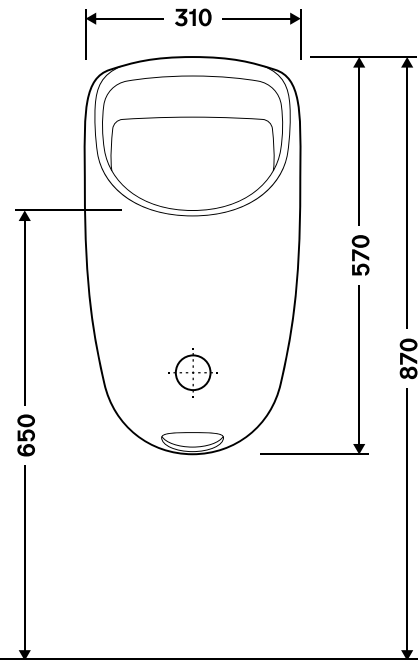

Urinal Pack

U4

Description

Automatically flushed urinal with urine detection sensor and overflow prevention.

Article number	Details
6055700095	IPEE U4, 230V Mains
6055700096	IPEE U4, 6V Battery

Specifications

Technology	
Sensor technology	IPEE Mini
Flushing volume	Adjustable: 0,8L - 1,5L - 3,0L
Overflow prevention	Yes
Stadium mode	Yes
Forced flush by key	Yes
24h hygiene flush	Yes
LED feedback	No
Installation	Conceiled
Operating pressure	0,45 - 10 bar
Norms	EN 274, EN 61000-6-3, EN 15091

Ceramic	
Series	Connect
Flush type	Rim flush
Mounting set	Included
Norms	EN 13407, EN80

Position of fixing points
Water supply
Power supply

Lage der Befestigungspunkte
Wasseranschluss
Stromanschluss

Positie van de bevestigingspunten
Wateraansluiting
Stroomaansluiting