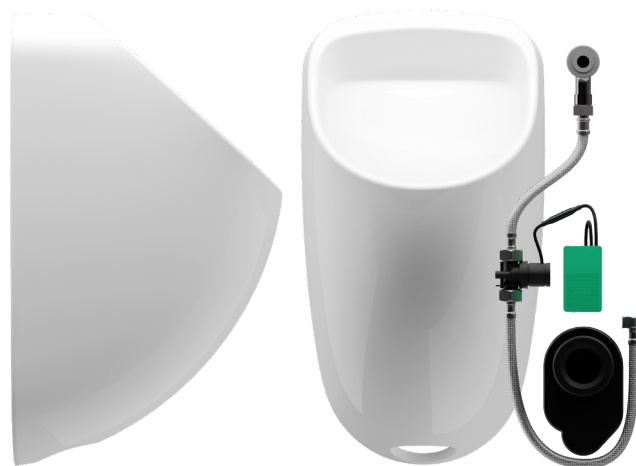

Urinal Pack

U4

Description

Automatically flushed urinal with urine detection sensor and overflow prevention.

Article number	Details
6055700095	IPEE U4, 230V Mains
6055700096	IPEE U4, 6V Battery

Specifications

Technology	
Sensor technology	IPEE Mini
Flushing volume	Adjustable: 0,8L - 1,5L - 3,0L
Overflow prevention	Yes
Stadium mode	Yes
Forced flush by key	Yes
24h hygiene flush	Yes
LED feedback	No
Installation	Conceiled
Operating pressure	0,45 - 10 bar
Norms	EN 274, EN 61000-6-3, EN 15091

Ceramic	
Series	Connect
Flush type	Rim flush
Mounting set	Included
Norms	EN 13407, EN80

Position of fixing points
Water supply
Power supply

Lage der Befestigungspunkte
Wasseranschluss
Stromanschluss

Positie van de bevestigingspunten
Wateraansluiting
Stroomaansluiting