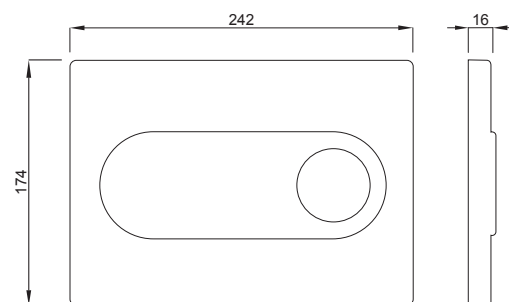

CIRCLE

Article number:
256719

EAN-Code:
3838912027528

Discover the ideal flushing plates for mechanical activation, available in a diverse array of designs, colors, materials, and shapes. Elevate your comfort and satisfaction with this curated selection, tailored to meet your unique preferences and needs.

INSTALLATION METHOD

For installation on concealed flushing cisterns

PROPERTIES

Material: glass

Dual flushing

Color: black

For 189 concealed cisterns

For 198 concealed cisterns

SPECIAL FEATURES

Easy installation and service

PRODUCT CONTAINS

Complete fixing material

PACKING

Carton: 4 Pcs

OTHER AVAILABLE OPTIONS: