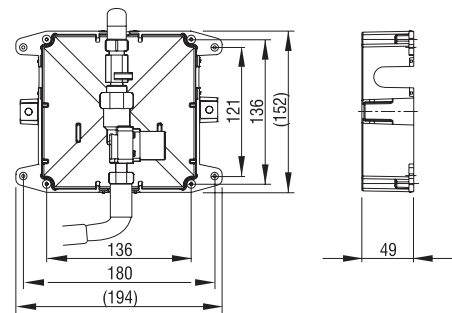

ROUGH INSTALLATION KIT, 230 V

Article number:
382878

EAN-Code:
3838912026705

To enhance the user experience by prioritizing comfort, we present a thoughtfully curated assortment of accessories. These accessories are meticulously engineered to seamlessly integrate with our comprehensive offer of concealed systems.

INSTALLATION METHOD

For installation on DUPLO urinal elements with electronic flushing operation

PROPERTIES

For IR-urinal-control, 230 V (Article number 382880)

Power supply: 230 V/50 Hz

Rated voltage: 230 V AC

Operating voltage: 24 V DC

For DUPLO UR 380 element (Article number 8050452751)

PRODUCT CONTAINS

Complete fixing materials and accessories

PACKING

Carton: 1 Pcs