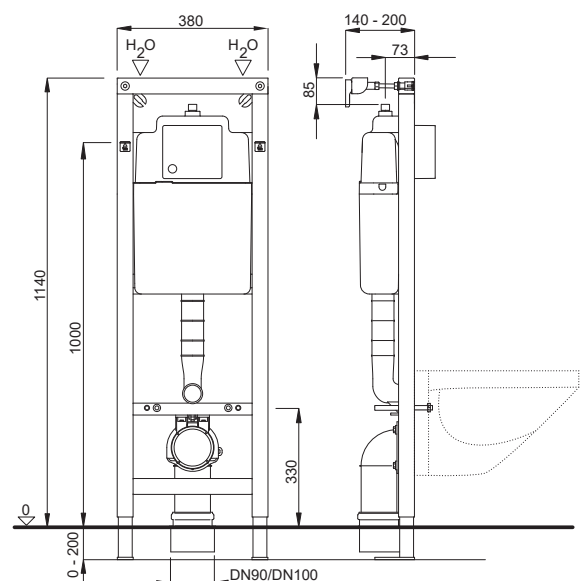

PACKING

Pallet: 28 Pcs