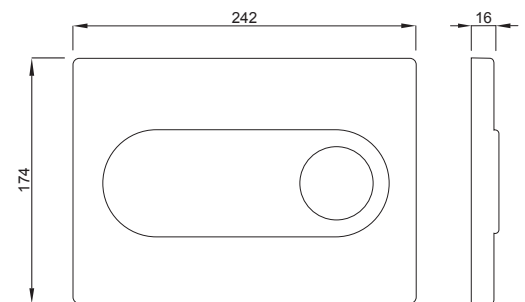

CIRCLE

Article number:
15322

EAN-Code:
3838912024404

Discover the ideal flushing plates for mechanical activation, available in a diverse array of designs, colors, materials, and shapes. Elevate your comfort and satisfaction with this curated selection, tailored to meet your unique preferences and needs.

INSTALLATION METHOD

For installation on concealed flushing cisterns

PROPERTIES

Material: high quality plastic

Dual flushing

Color: white

For 189 concealed cisterns

For 198 concealed cisterns

SPECIAL FEATURES

Easy installation and service

PRODUCT CONTAINS

Complete fixing material

PACKING

Carton: 4 Pcs

OTHER AVAILABLE OPTIONS: