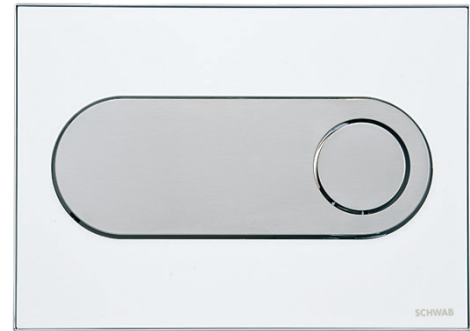

CIRCLE

Article number:
15322

EAN-Code:
3838912024404

Discover the ideal flushing plates for mechanical activation, available in a diverse array of designs, colors, materials, and shapes. Elevate your comfort and satisfaction with this curated selection, tailored to meet your unique preferences and needs.

INSTALLATION METHOD

For installation on concealed flushing cisterns

PROPERTIES

Material: high quality plastic

Dual flushing

Color: white

For 189 concealed cisterns

For 198 concealed cisterns

SPECIAL FEATURES

Easy installation and service

PRODUCT CONTAINS

Complete fixing material

PACKING

Carton: 4 Pcs

OTHER AVAILABLE OPTIONS: